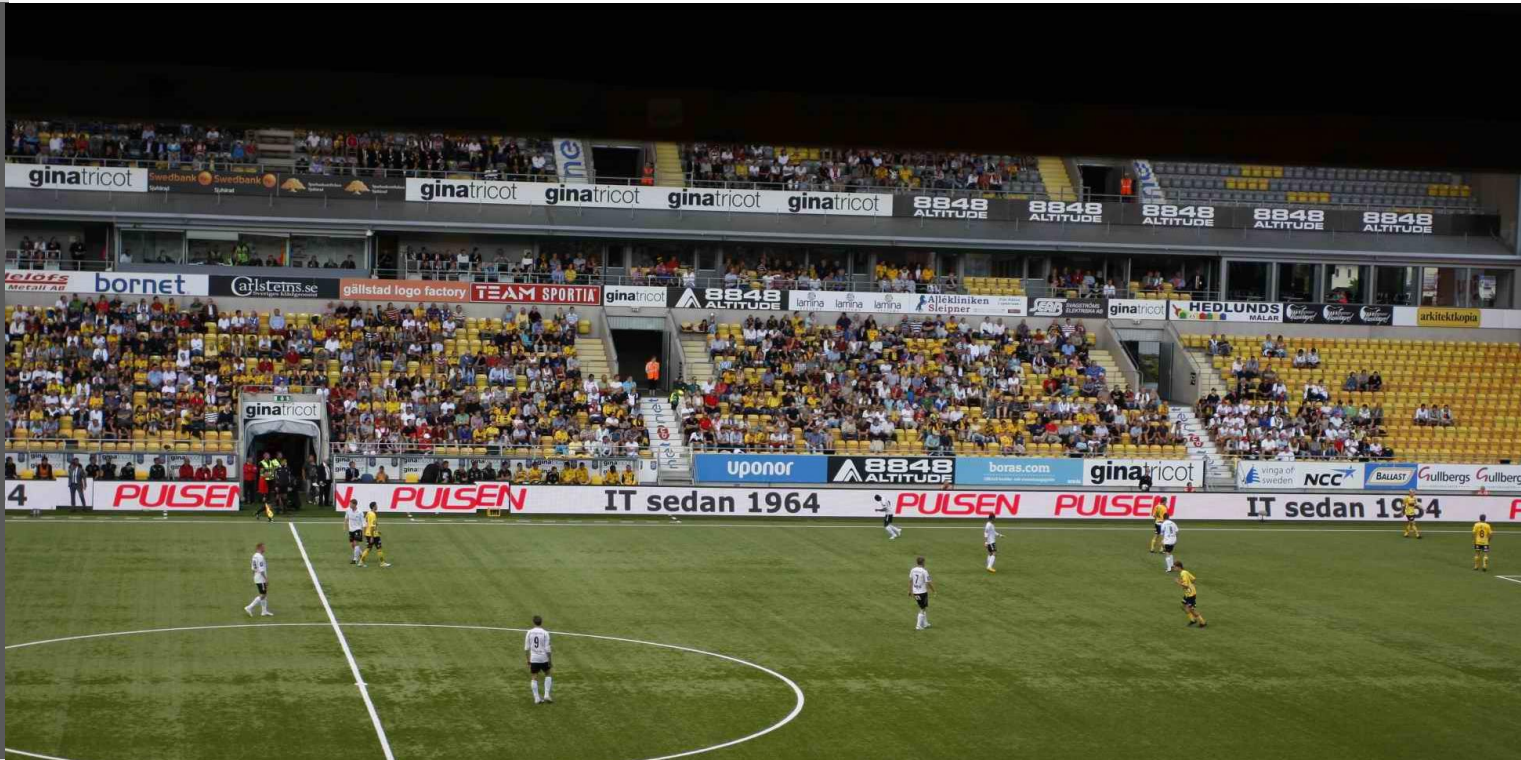

Signal and power backup avoid any image loss during living playing,  
Adjustable inclination angle is suitable for the best possible viewing and camera shooting angles.  
used in perimeter fence advertising and information transmission.