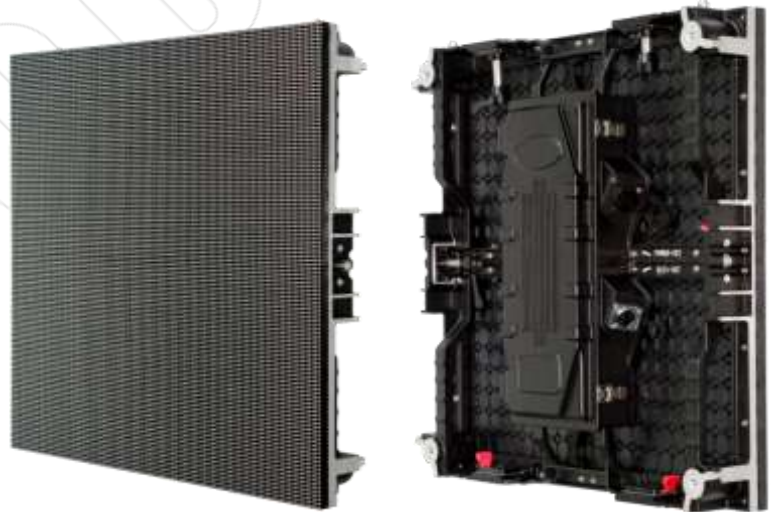

Outdoor media advertising, outdoor live event / show broadcast

Outdoor highest Definition Revolution, super hi-vision. It's revolutionary design makes it the ideal solution for large events, exhibitions, broadcasting and concert tours.

Feature:

Certificates:

Feature: >>>

Super thin and light cabinet design:

Cabinet thickness is 92mm, weight is about 8.2kg/cabinet;

Precisely cabinet:

High-precision and high-quality CNC cabinet with precision + / - 0.5mm

Waterproof design:

With IP65 waterproof for front and rear, satisfy for outdoor use;

High refresh rate:

1,920Hz refresh rate and 5000:1 contrast ratio ensure the image color more vivid;

Fanless design:

Professional fanless design to make sure the noise less than 25db;

Integrated and visual operation:

All the controllable devices such as display, video processor, matrix switching equipment, camera, multi-function equipment ect could whole package or optional,