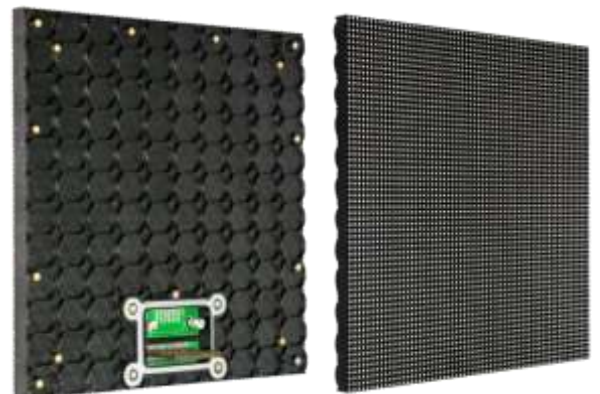

Outdoor media advertising, outdoor live event / show broadcast

Outdoor highest Definition Revolution, super hi-vision. It's revolutionary design makes it the ideal solution for large events, exhibitions, broadcasting and concert tours.

Feature:

Certificates:

Feature: >>>

Super thin and light cabinet design:

Cabinet thickness is 92mm, weight is about 8.2kg/cabinet;

Precisely cabinet:

High-precision and high-quality CNC cabinet with precision + / - 0.5mm

Waterproof design:

With IP65 waterproof for front and rear, satisfy for outdoor use;

High refresh rate:

1,920Hz refresh rate and 5000:1 contrast ratio ensure the image color more vivid;

Fanless design:

Professional fanless design to make sure the noise less than 25db;

Integrated and visual operation:

All the controllable devices such as display, video processor, matrix switching equipment, camera, multi-function equipment ect could whole package or optional,