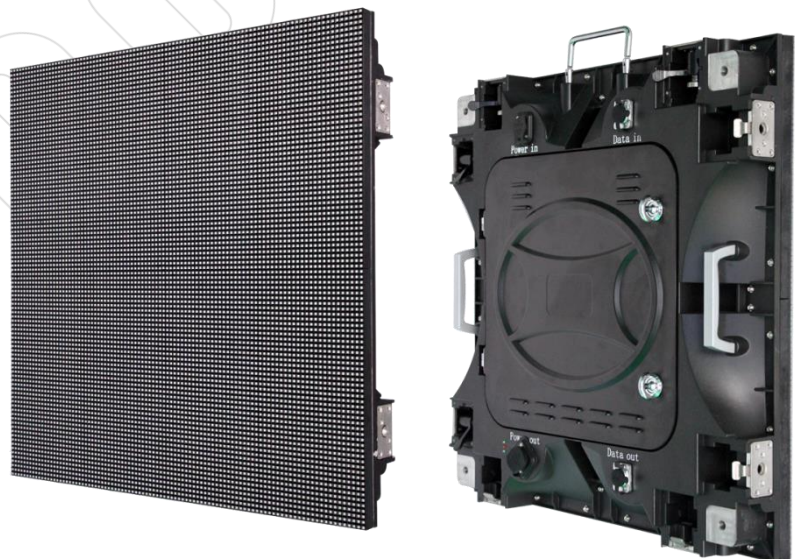

A clear and vivid color display, good appearance. Light-weight.

It's revolutionary design makes it the ideal solution for large events, exhibitions, broadcasting and concert tours.

Feature:

Certificates:

Feature:

Various choices with tighten pitch for outdoor:

P6\P8\P10 outdoor SMD technology available from 5000~6500nits to match outdoor application;

Precisely cabinet:

Aluminum die-casting cabinet with CNC machined aligning corner, ensure no gaps between cabinets;

Integrated and visual operation:

All the controllable devices such as display, video processor, matrix switching equipment, camera, multi-function equipment ect could whole package or optional,

PRODUCT SPECIFICATION

Item	Rental & Events		
	ODC-6S	ODC-8S	ODC-10S
Model	ODC-6S	ODC-8S	ODC-10S
Pixel Pitch (mm)	6	8	10
Pixel Density (dot/m ²)	27,777	15,625	10,000
LED Type	SMD3535	SMD3535	SMD3535
Module Size (W x H x D)mm	288 x 288 x 20	320 x 320 x 20	320 x 320 x 20
Module Resolution (W x H)	48 x 48	40 x 40	32 x 32
Module Weight (Kg)	0.54	0.995	1.06
Power Consumption per Module (W)	25	60	65
Driver Mode (Scan)	1/8	1/5	1/4
Brightness (cd/m ²)	≥5,500	≥5,500	≥5,500
Grey Scale (bits)	14	14	14
Refresh Rate (Hz)	≥960	≥960	≥960
Cabinet Size (W x H x D)mm	576 x 576 x 85	640 x 640 x 90	640 x 640 x 90
Cabinet Resolution (W x H)	96 x 96	80 x 80	64 x 64
Cabinet Weight (Kg/m ²)	35	43	43
Max Power Consumption (W/m ²)	≤550	≤700	≤760
Average Power consumption (W/m ²)	360	315	342
Viewing Angle	Degree: H	140°	
	Degree: V	140°	
Mini View Distance (m)	6	8	10
Use Temperature(°C)	Operating	-10°C~40°C/14°F~104°F	
	Storage	-20°C~50°C/-4°F~122 °F	
Input Voltage	100~240V		
Input Power Frequency (Hz)	50Hz-60Hz		
Failure Rate	<1/100,000		
Signal Input Format	SDI, RGBHV, YUV,YC, Composite, HDMI,DVI, SD/HD-SDI etc.		
Life Time (hrs)	100,000		
IP Level (Front / Rear)	IP65 / IP43		