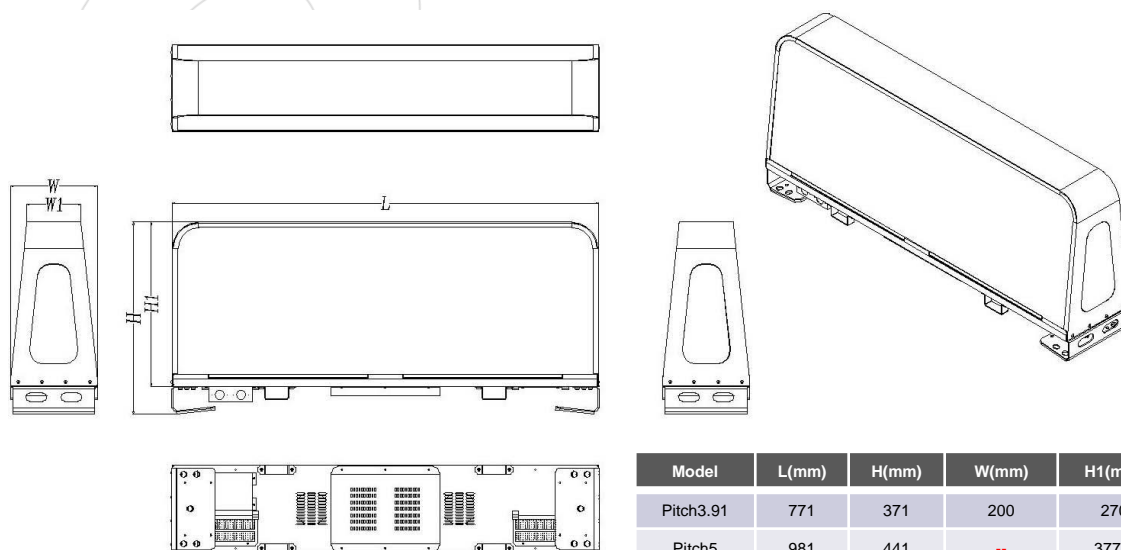

Color can be customized

user option

PRODUCT SPECIFICATION

Modules

Main technical Parameters

Outline Dimension Drawing

Item	Mobile	
Model	MT-3.91S	MT- 5S
Pixel Pitch (mm)	3.91	5
Pixel Density (dot/m ²)	65,410	40,000
LED Type	SMD2525	SMD2525
Module Size (W x H)mm	250 x 250	320 x 320
Module Resolution (W x H)	64 x 64	64 x 64
Module Weight (Kg)	0.52	0.28
Power Consumption per Module (W)	40	48
Driver Mode (Scan)	1/16	1/8
Brightness (cd/m ²)	≥5,000	≥5,000
Grey Scale (bits)	14	14
Refresh Rate (Hz)	≥960	≥960
Unit Size (W x H x D)mm	771 x 371 x 200	981 x 441 x 200
Display Size (W x H)	750 x 250	960 x 320
Display Resolution (W x H)	192 x 64	192 x 64
Unit Weight (Kg/PC)	16	18
Max Power Consumption (W/m ²)	≤320	≤380
Average Power consumption (W/m ²)	145	171
Viewing Angle	Degree: H 120° Degree: V 120°	
Mini View Distance (m)	4	5
Use Temperature(°C)	Operating -10°C~40°C/14°F~104°F Storage -20°C~50°C/-4°F~122 °F	
Input Voltage	DC 12V	
Input Power Frequency (Hz)	-----	
Failure Rate	<1/100,000	
Control Type	USB \ Network \ 3G & 4G optional	
Life Time (hrs)	100,000	
IP Level	IP 65	